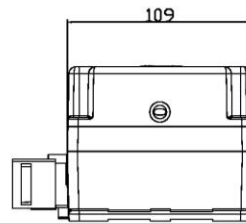

Dimensions :

Notice :

- CB17 can not work with LA37.
- Built-in T Cable device needed when operating two handsets simultaneously or one handset and one ACP simultaneously.