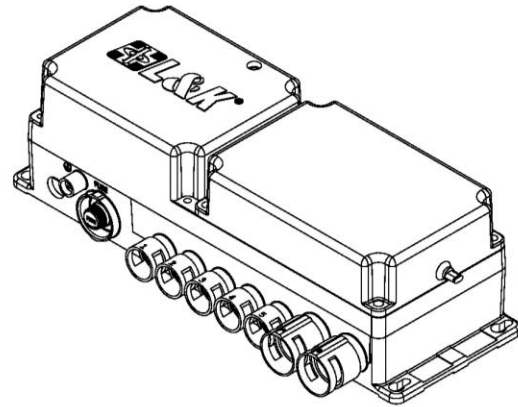

Dimensions :

Notice :

- CB17 can not work with LA37.
- Built-in T Cable device needed when operating two handsets simultaneously or one handset and one ACP simultaneously.