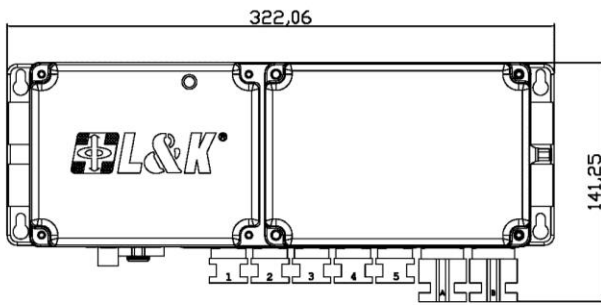

Dimensions :

Notice :

- CB17 can not work with LA37.
- Built-in T Cable device needed when operating two handsets simultaneously or one handset and one ACP simultaneously.