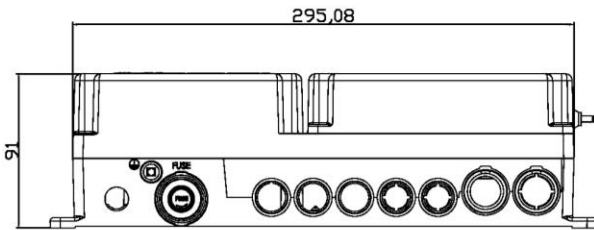

Dimensions :

Notice :

- CB17 can not work with LA37.
- Built-in T Cable device needed when operating two handsets simultaneously or one handset and one ACP simultaneously.