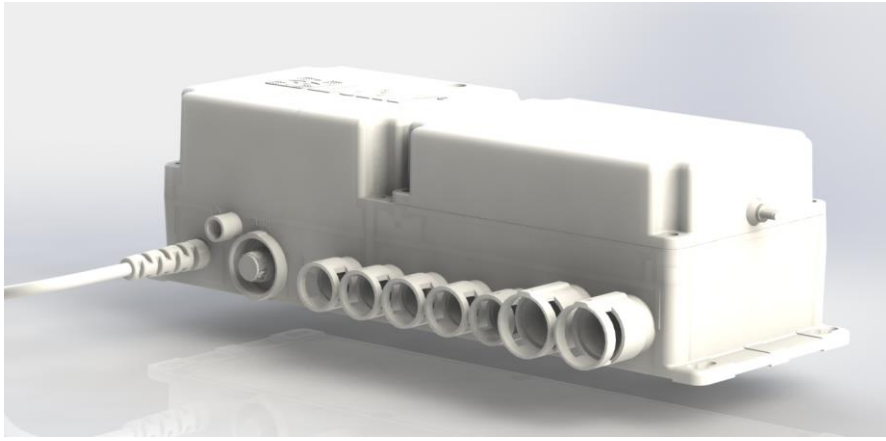

4-9 CB17

CB17 is a slender shape control box, it is widely used in hospital beds and care beds, as well as in multiple function beauty equipment.

Features :

- Max. for 4 actuators. Actuator type: LA29, LA31, LA32, LA33 , LA34 , LA35, LA38, LA39 (with Jack Plug)
- Mains voltage: 220-240/ 100-120V AC; 50-60Hz
- Dual output voltage (Low load: Low voltage; High load: High voltage)
- Compact high power toroidal transformer ensures low power consumption and low electromagnetic emission
- All channels have electronic overload protection (EOP) device
- DIN socket for handset HB3X, HB5X, HB7X , HB8X, ACP and FS
- Fixed power cable
- Duty cycle: Max. 10% or 6 min. continuous use followed by 1 hour not in use
- Ambient temperature: +5°C to +40°C
- Protection class: IP54
- Color: Gray-White (Black Min. Order 500pcs)
- Built-in Battery case
- Stop working when battery in low Voltage
- Additional wire clasp make the actuator combine with control box more securely
- Exchangeable fuse holder

Options :

- Can choose additional 2 pcs BA1600 rechargeable batteries installed in battery case
- Class 1: earth connection
- Protection class: IP66
- Built-in T-cable device needed for operating two handsets simultaneously

CB17 Ordering Example :

CB17. 3 E - 2UL + 22 B

BATTERY (extra costs)

A: WITH BATTERY CHARGER

N: WITHOUT BATTERY CHARGER

B: WITH BATTERY CHARGER) ※

T: WITHOUT BATTERY CHARGER ※

MAINS VOLTAGE (Input Mains Voltage)