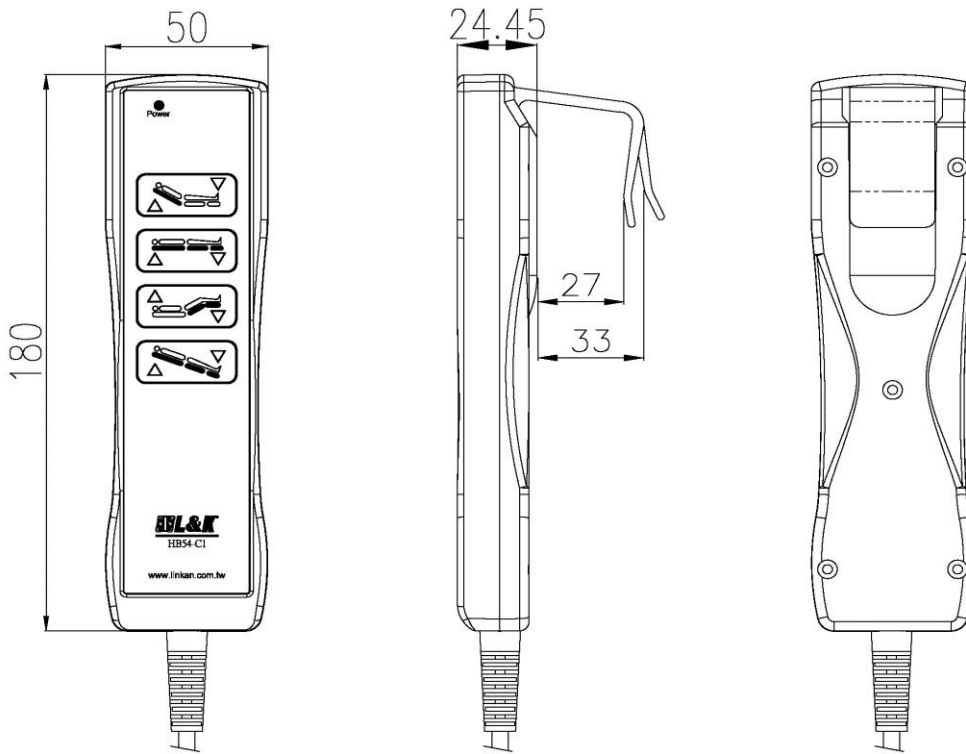

CABLE

- L : 40CM COILED CABLE + 60CM STRAIGHT CABLE (9 cores) ★
- C : 30CM COILED CABLE + 1M STRAIGHT CABLE (9cores)
- 2M STRAIGHT CABLE (9 cores), WITHOUT PLUG ★

COLOR

- : Black (Min. Order 500pcs)
- + : Gray-white

NO. OF CHANNELS

- 3 : 3 CHANNELS
- 4 : 4 CHANNELS

HANDSET TYPE HB5X

The 「★」 signal is for special specification.

Dimensions :

< HB5X Series >

Notice :

- ◆ Max. 8 press buttons. Can operate 4 actuators