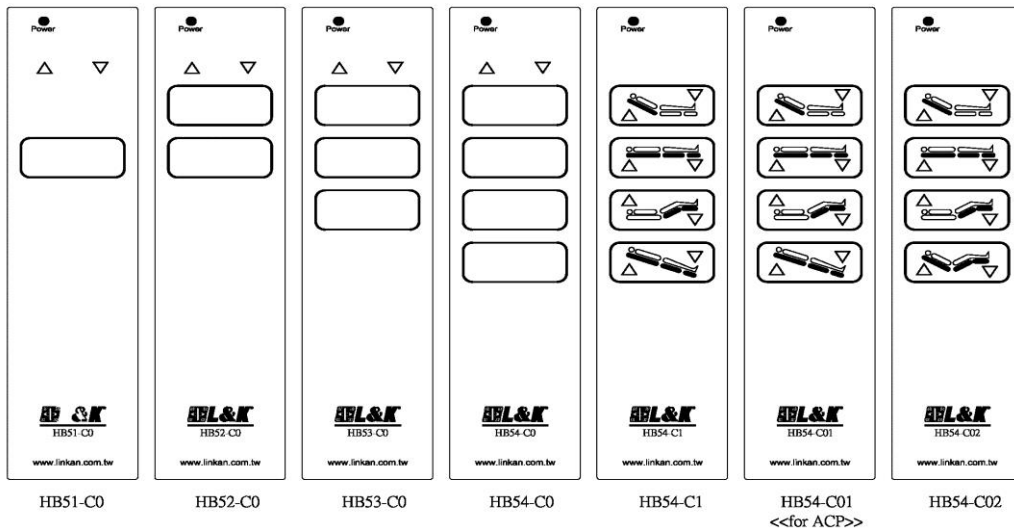

Features :

- Easily operated by both left- and right-handers
- Ergonomic and elegant design
- Tactile Tactual Switches secure long lifetime
- Protection class: IP54
- Up to 8-easy touch buttons
- Easy to disassemble and repair
- Hook for easy placement
- Color: Gray-white
- Can used with ACP

Options :

- Color: Black (Min. order 500 pcs)
- Trendelenburg function(Front and Back)
- S straight cable

HB5X Ordering Example :

HB5 3 - C 0

FRONT COVER

- 0 : STANDARD
- 1 : Back /* Up and down/ Leg/* trendelenburg
- 01 : Back /* Up and down/ Leg/* trendelenburg (For ACP)
- 02 : STANDARD + Back and Leg simultaneous movement
- *Up and down : 2 actuators move the same direction
- * Trendelenburg : 2actuators move the opposite direction
- * Back and leg simultaneous movement : 2 actuators move the same direction

CABLE

- L : 40CM COILED CABLE + 60CM STRAIGHT CABLE (9 cores) ★
- C : 30CM COILED CABLE + 1M STRAIGHT CABLE (9cores)
- 2M STRAIGHT CABLE (9 cores), WITHOUT PLUG ★

COLOR

- : Black (Min. Order 500pcs)
- + : Gray-white

NO. OF CHANNELS

- 3 : 3 CHANNELS
- 4 : 4 CHANNELS

HANDSET TYPE HB5X

The 「★」 signal is for special specification.

Dimensions :

< HB5X Series >

Notice :

- ◆ Max. 8 press buttons. Can operate 4 actuators